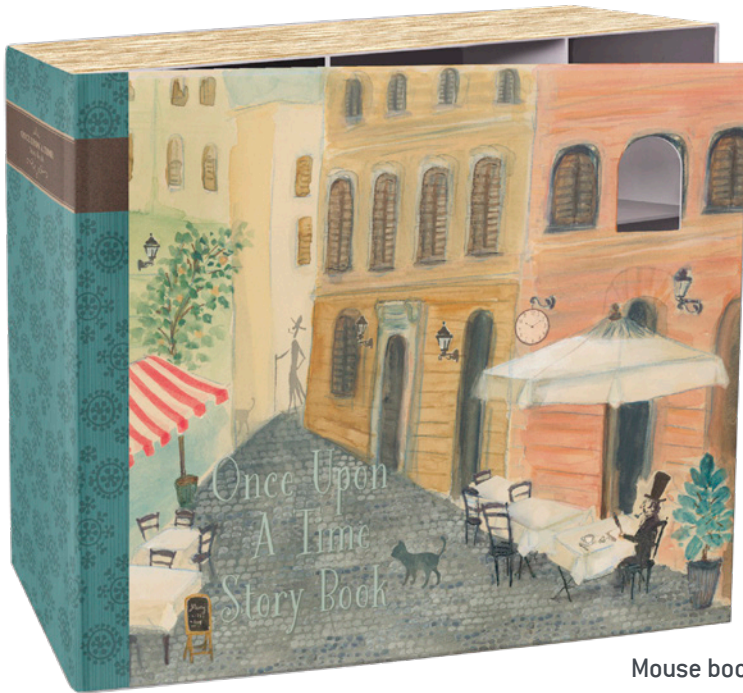

6 Stroller, Micro
11-8104-00

7 Mouse book house
11-8200-00

8 Cradle, Micro
11-8004-00

9 Cradle, baby mouse
11-8003-00

Mouse book house
11-8200-00

Vintage bed,
Anthracite, Micro
11-8108-00

Wedding mice couple in box
16-8740-01
SIZE: MORTHER & FATHER