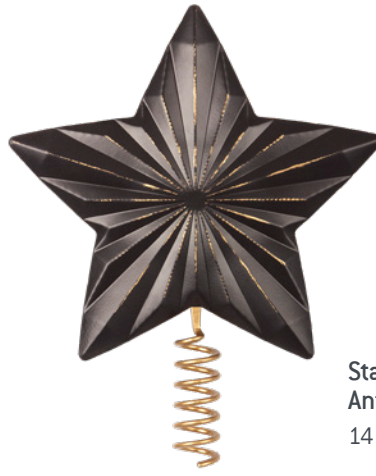

Christmas clothes, Medium mouse - Girl
 14-8705-02

Christmas mouse, Girl
 14-8702-00
 SIZE: MAXI

Christmas mouse, Boy
 14-8703-00
 SIZE: MAXI

Christmas clothes, Medium mouse - Boy
 14-8705-03

Garland with 5 ornaments
110 cm / 43,3 inches
14-8552-00

Garland with 9 ornaments
170 cm / 66,9 inches
14-8553-00

Metal Decoration

Star for Christmas tree
Off white
14-8000-00

Star for Christmas tree
Antracite
14-8001-00

Christmas Ornaments in box

1: 6 ass. in box - Classic 14-8520-00 2: 6 ass. in box - Antracite/Gold 14-8522-00 3: 3 little pixies in box 14-8519-00